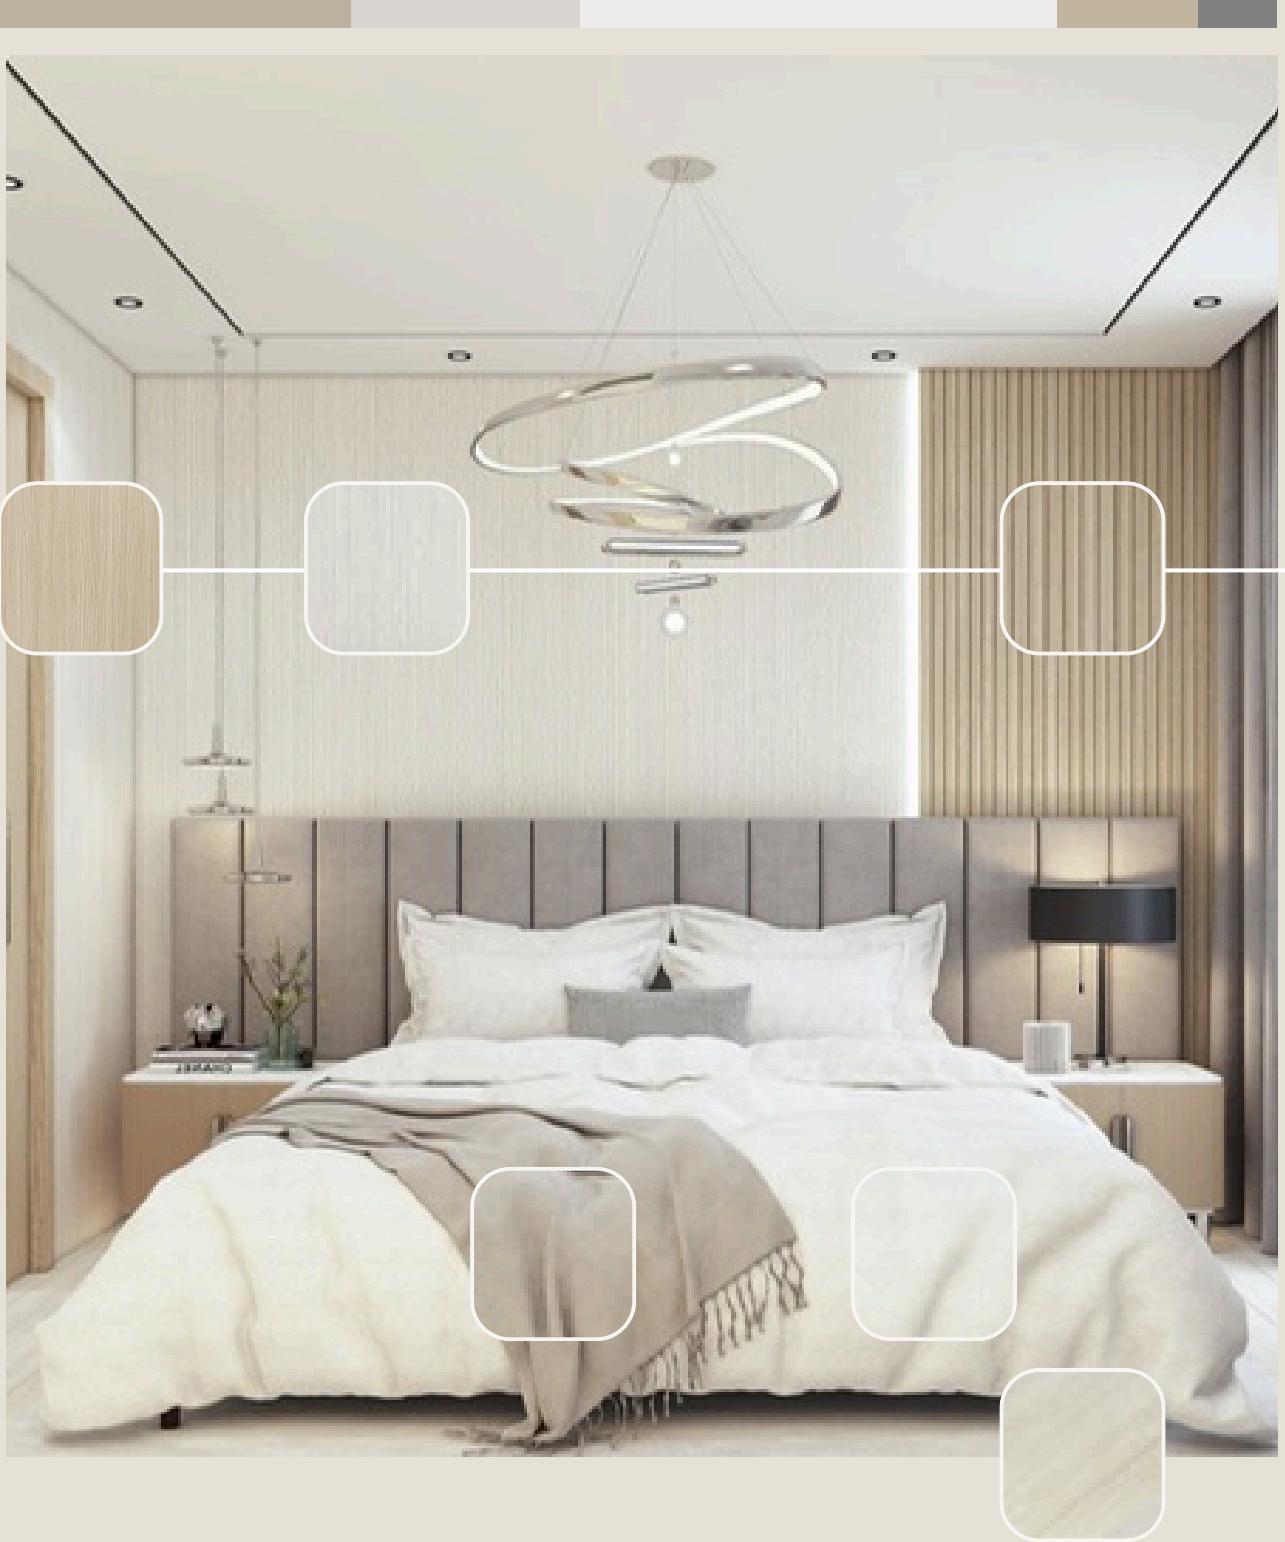

# Contemporary GALLERY

Simplicity meets sophistication in perfect harmony. As you step into this serene space, you're greeted by an atmosphere of tranquility and understated elegance.

Understated  
elegance.

Clean lines define the furniture, which is carefully curated for both form and function. A sleek, low-profile sofa upholstered in luxurious fabric serves as the focal point of the seating area, its minimalist silhouette exuding contemporary allure. Plush throw pillows in muted tones add a touch of comfort without disrupting the room's streamlined appeal.

# MATERIAL SELECTIONS

Look & Feel . Mood Boards

The color palette is a study in restraint, with soothing neutrals dominating the scene. Soft shades of white, cream, and beige wash over the walls, creating a canvas of calmness that invites relaxation and reflection. The absence of bold hues allows the eye to focus on the interplay of light and shadow, lending depth to the room's minimalist aesthetic.

# Personalized Living

RIMAL

OUR GALLERY . CONTEMPORARY

A floating vanity, adorned with clean lines and smooth surfaces, serves as both a functional centerpiece and a design statement. The mirror amplifies the feeling of space and light, reflecting the understated beauty of the space while adding a touch of visual interest.