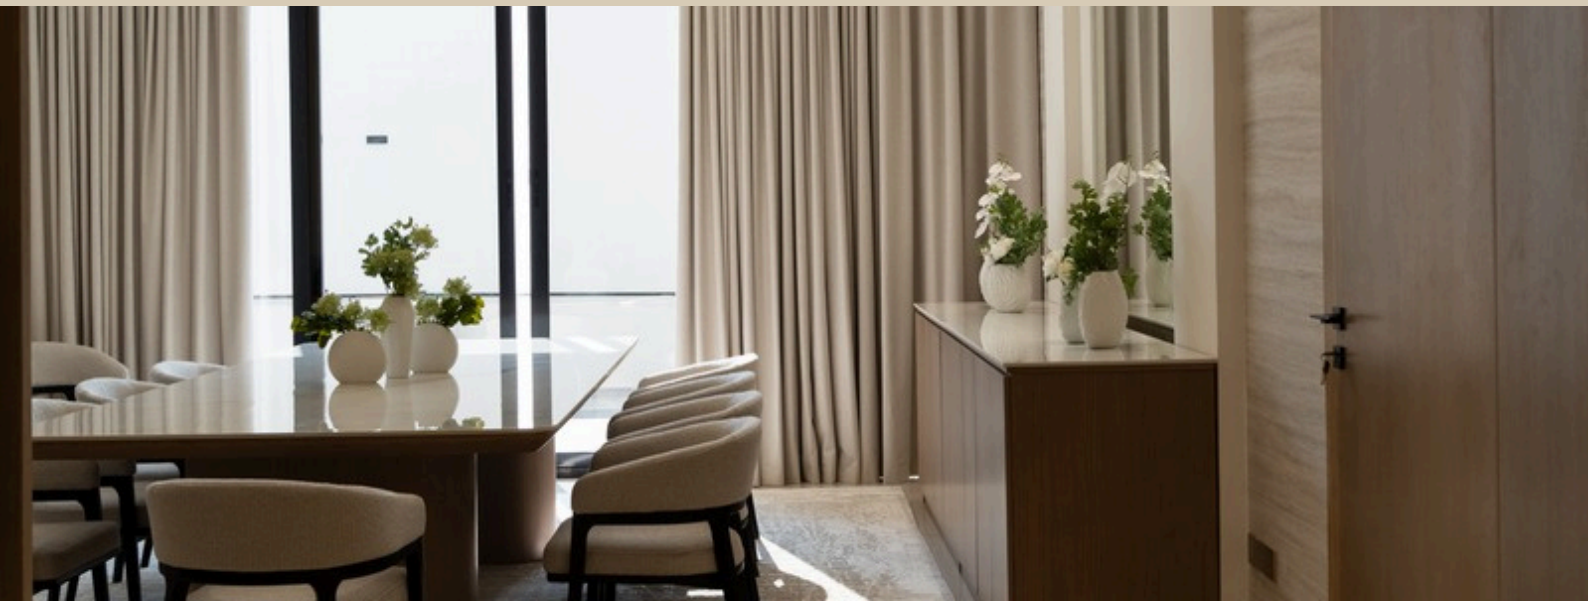

# Personalized Living

RIMAL

OUR GALLERY . CONTEMPORARY

A floating vanity, adorned with clean lines and smooth surfaces, serves as both a functional centerpiece and a design statement. The mirror amplifies the feeling of space and light, reflecting the understated beauty of the space while adding a touch of visual interest.

LOUNGES