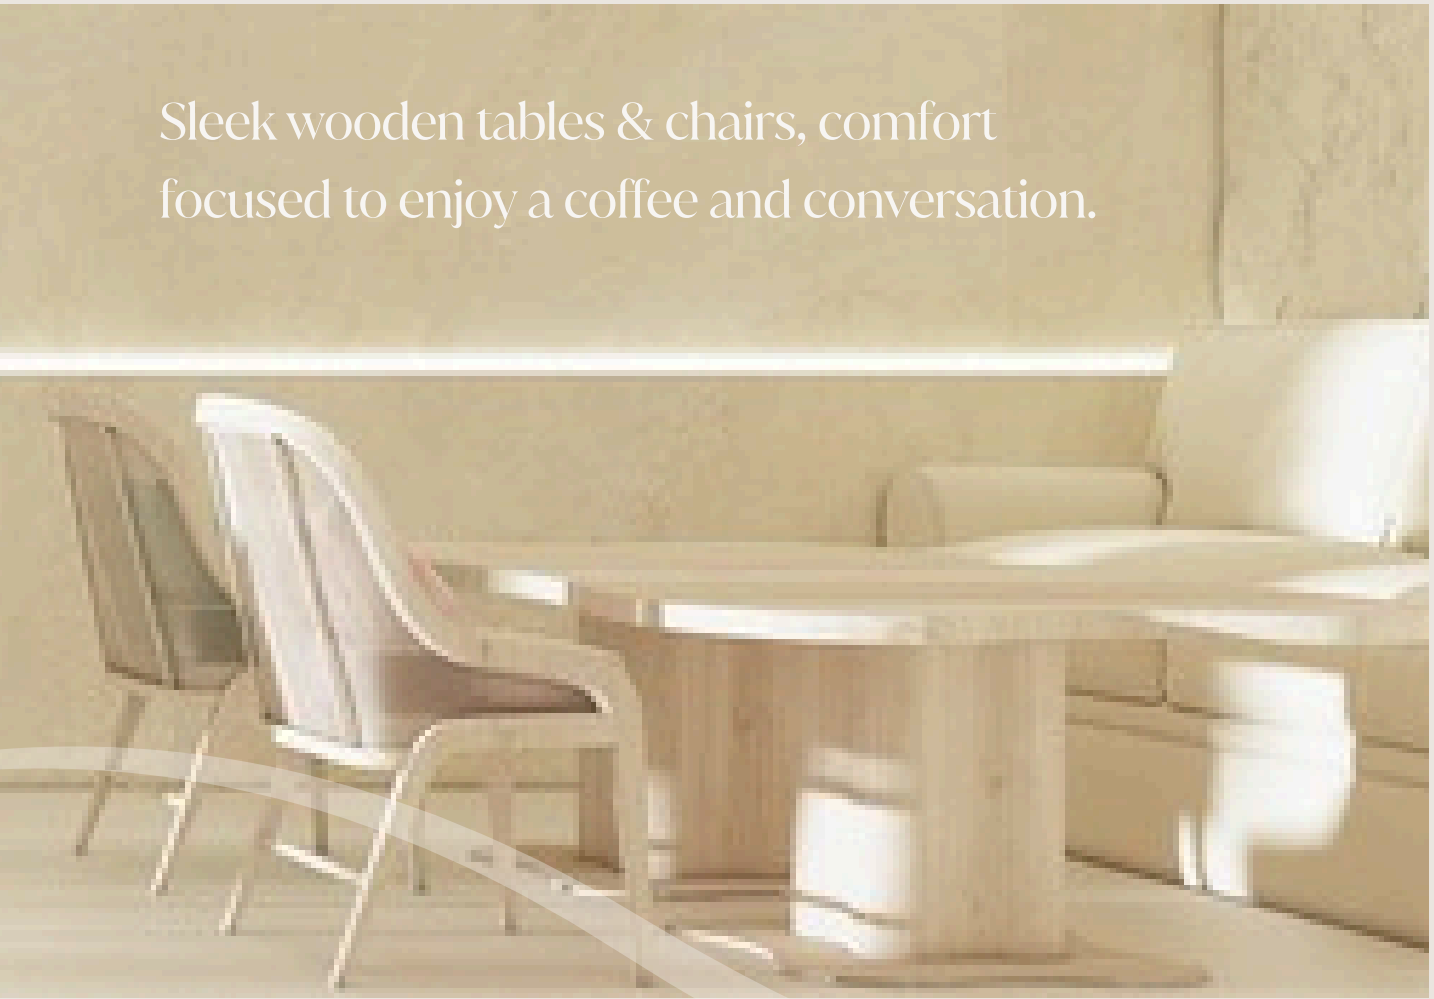

# Heaven Coffee Shop

FNB

Trees & hanging plants, accented with calming sage green and delicate light pink tones.

Sleek wooden tables & chairs, comfort  
focused to enjoy a coffee and conversation.