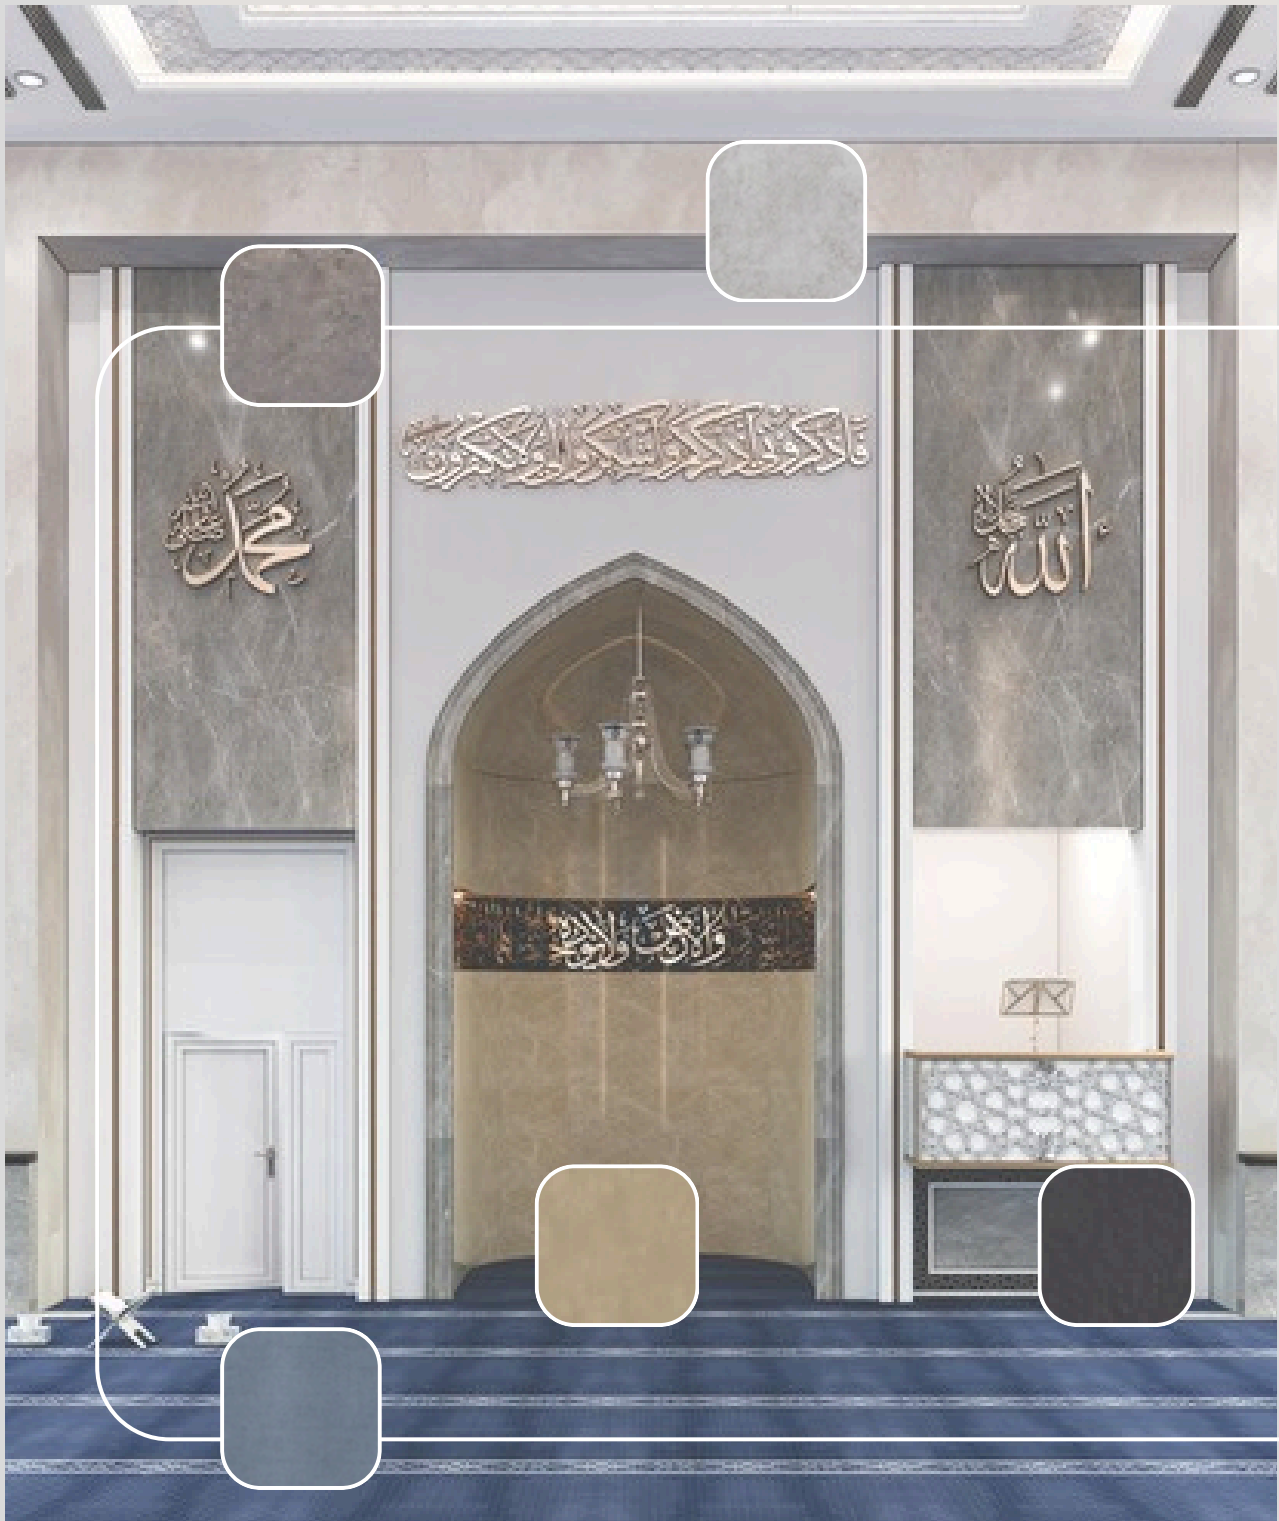

# Personalized Living

RIMAL

OUR GALLERY . CONTEMPORARY

A floating vanity, adorned with clean lines and smooth surfaces, serves as both a functional centerpiece and a design statement. The mirror amplifies the feeling of space and light, reflecting the understated beauty of the space while adding a touch of visual interest.

# Office Spaces

# Religious GALLERY

Traditional elements intertwine with timeless elegance to create a space that inspires tranquility.

Islamic patterns and motifs adorn the walls, their intricate designs weaving tales of devotion and spirituality. Each curve and line is imbued with meaning, a testament to the rich cultural heritage.